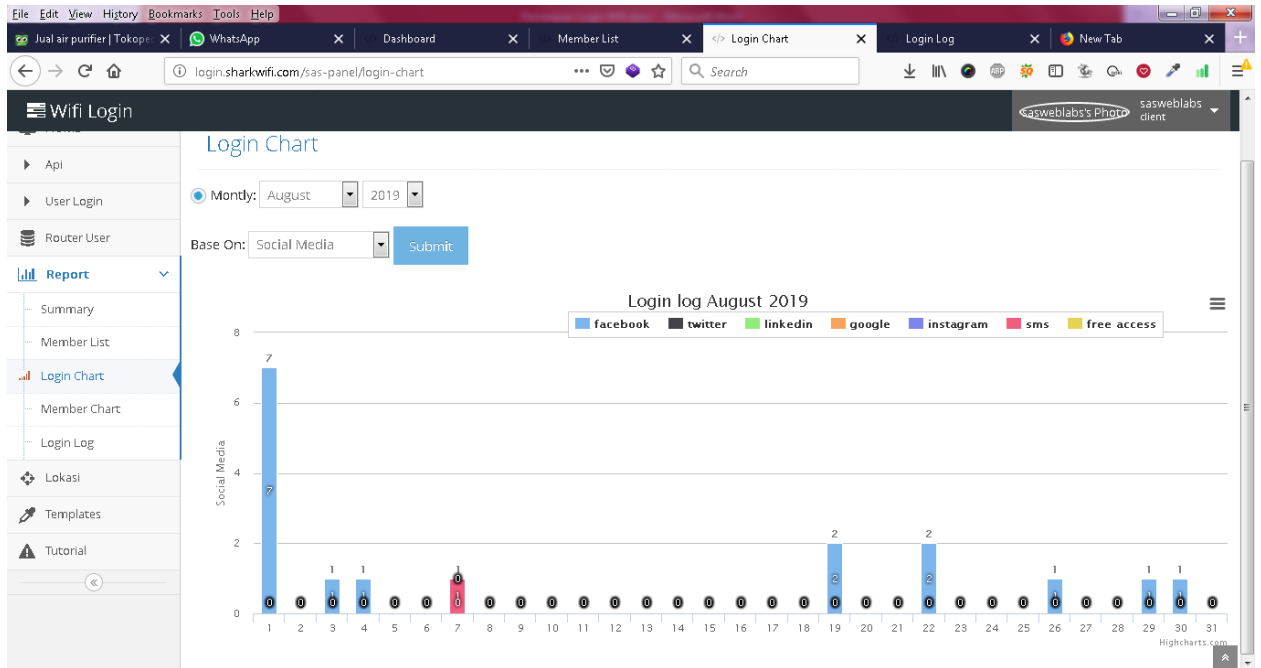

- User Login
- Router User
- Report
  - Summary
  - Member List
  - Login Chart
  - Member Chart
  - Login Log
- Lokasi
- Templates
- Tutorial

## Login Log

September 2019

Jenis Login: Social Media

Via: All

Gender: All

Display 10 Showing 1 - 1 From (1 Total)

|   | Name          | Via             | Venue | Email | Location | Gender | Login               | OS      | Browser | Device             |
|---|---------------|-----------------|-------|-------|----------|--------|---------------------|---------|---------|--------------------|
|  | 6285819014572 | sms-account-kit | rumah |       |          |        | 2019-09-01 11:02:31 | Android | Chrome  | Other Mobile Phone |